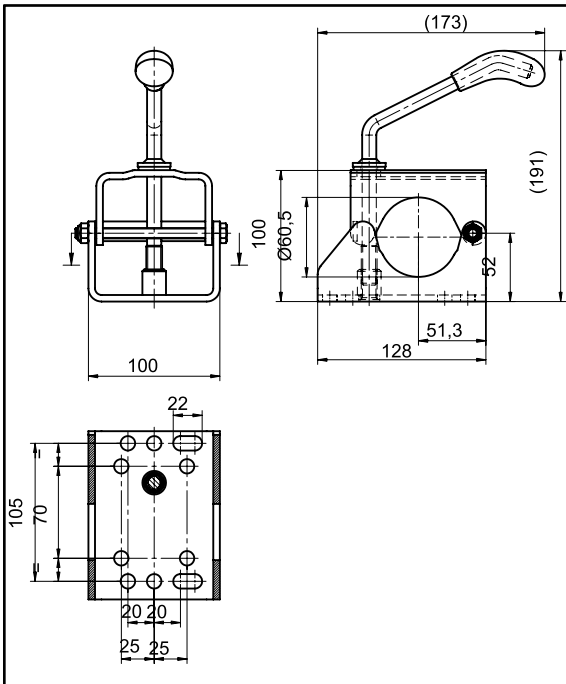

## JOCKEY WHEEL CLAMP

LB 48

Type	Load capacity kg (max.)	Article number
LB 48	200	6F5081.001

LBG 48

Type	Load capacity kg (max.)	Article number
LBG 48	250	6F5121.001

LBG 48

Type	Load capacity kg (max.)	Article number
LB 48	200	6F5013.001

## JOCKEY WHEEL CLAMP

LB 60

Type	Load capacity kg (max.)	Article number
LB 60	280	6F0109.001

LB 60 T1

Type	Load capacity kg (max.)	Article number
LB 60 T1	280	6F5047.001

LB 60 T2

Type	Load capacity kg (max.)	Article number
LB 60 T2	280	6F0010.001

## JOCKEY WHEEL CLAMP

KLE 60

Type	Load capacity kg (max.)	Article number
KLE 60	250	6F0095.001

## Jockey wheel clamp for corded tube

LB H 48

Type	Load capacity kg (max.)	Article number
LB H 48	350	6F5052.001