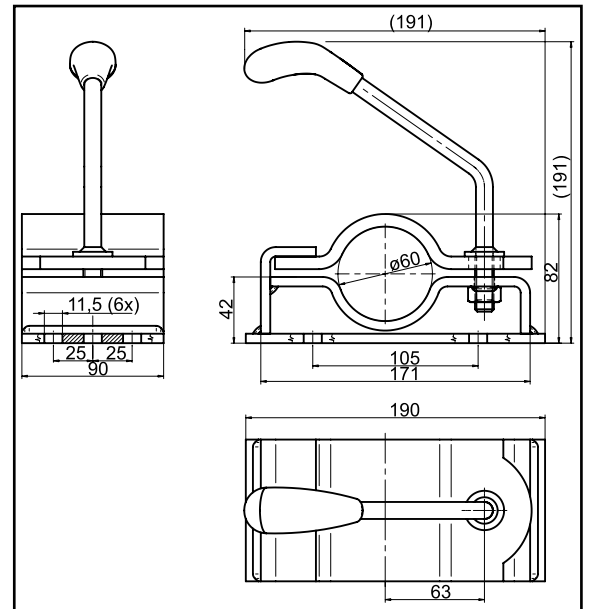

## JOCKEY WHEEL CLAMP

LB 48

Type	Load capacity kg (max.)	Article number
LB 48	200	6F5081.001

LBG 48

Type	Load capacity kg (max.)	Article number
LBG 48	250	6F5121.001

LBG 48

Type	Load capacity kg (max.)	Article number
LB 48	200	6F5013.001

## JOCKEY WHEEL CLAMP

LB 60

Type	Load capacity kg (max.)	Article number
LB 60	280	6F0109.001

LB 60 T1

Type	Load capacity kg (max.)	Article number
LB 60 T1	280	6F5047.001

LB 60 T2

Type	Load capacity kg (max.)	Article number
LB 60 T2	280	6F0010.001

## JOCKEY WHEEL CLAMP

KLE 60

Type	Load capacity kg (max.)	Article number
KLE 60	250	6F0095.001

## Jockey wheel clamp for corded tube

LB H 48

Type	Load capacity kg (max.)	Article number
LB H 48	350	6F5052.001