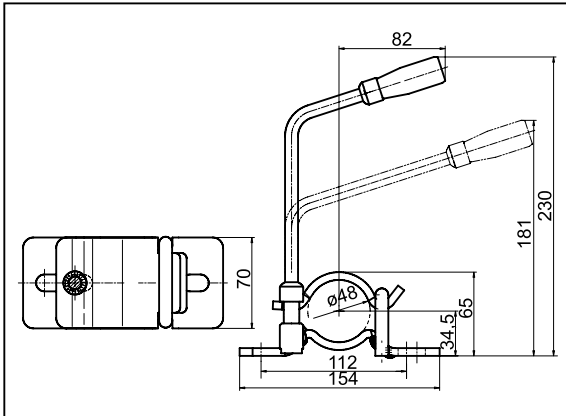

## JOCKEY WHEEL CLAMP

LB 35

Type	Load capacity kg (max.)	Article number
LB 35	75	6F0036.001

LB 42

Type	Load capacity kg (max.)	Article number
LB 42	125	6F5151.001

LB 48

Type	Load capacity kg (max.)	Article number
LB 48	200	6X1097.001
LB 48	200	6X1097.103

## JOCKEY WHEEL CLAMP

LB 48

Type	Load capacity kg (max.)	Article number
LB 48	200	6F5081.001

LBG 48

Type	Load capacity kg (max.)	Article number
LBG 48	250	6F5121.001

LBG 48

Type	Load capacity kg (max.)	Article number
LB 48	200	6F5013.001

## JOCKEY WHEEL CLAMP

LB 60

Type	Load capacity kg (max.)	Article number
LB 60	280	6F0109.001

LB 60 T1

Type	Load capacity kg (max.)	Article number
LB 60 T1	280	6F5047.001

LB 60 T2

Type	Load capacity kg (max.)	Article number
LB 60 T2	280	6F0010.001

## JOCKEY WHEEL CLAMP

KLE 60

Type	Load capacity kg (max.)	Article number
KLE 60	250	6F0095.001