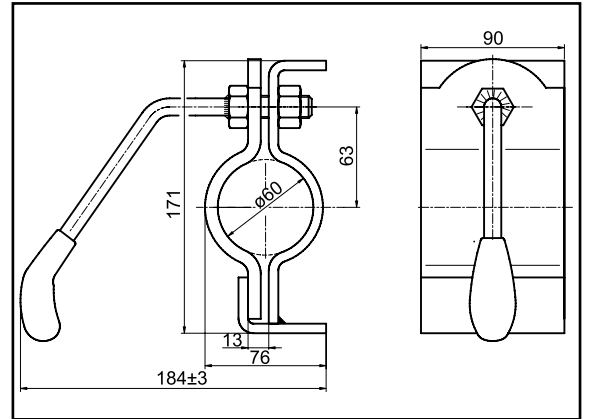

## JOCKEY WHEEL CLAMP

LB 35

Type	Load capacity kg (max.)	Article number
LB 35	75	6F0036.001

LB 42

Type	Load capacity kg (max.)	Article number
LB 42	125	6F5151.001

LB 48

Type	Load capacity kg (max.)	Article number
LB 48	200	6X1097.001
LB 48	200	6X1097.103

## JOCKEY WHEEL CLAMP

LB 48

Type	Load capacity kg (max.)	Article number
LB 48	200	6F5081.001

LBG 48

Type	Load capacity kg (max.)	Article number
LBG 48	250	6F5121.001

LBG 48

Type	Load capacity kg (max.)	Article number
LB 48	200	6F5013.001

## JOCKEY WHEEL CLAMP

LB 60

Type	Load capacity kg (max.)	Article number
LB 60	280	6F0109.001

LB 60 T1

Type	Load capacity kg (max.)	Article number
LB 60 T1	280	6F5047.001

LB 60 T2

Type	Load capacity kg (max.)	Article number
LB 60 T2	280	6F0010.001

## JOCKEY WHEEL CLAMP

KLE 60

Type	Load capacity kg (max.)	Article number
KLE 60	250	6F0095.001