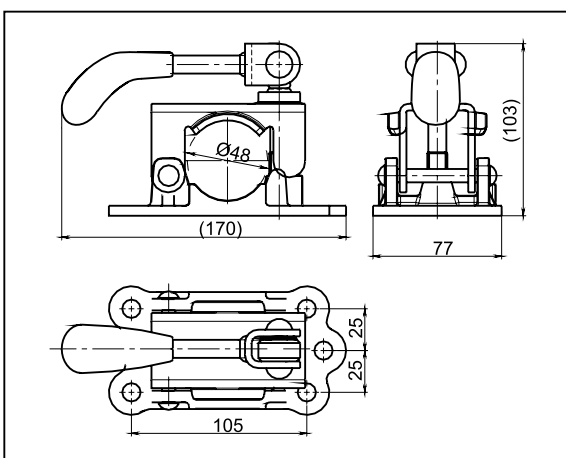

## JOCKEY WHEEL CLAMP

LB 35

Type	Load capacity kg (max.)	Article number
LB 35	75	6F0036.001

LB 42

Type	Load capacity kg (max.)	Article number
LB 42	125	6F5151.001

LB 48

Type	Load capacity kg (max.)	Article number
LB 48	200	6X1097.001
LB 48	200	6X1097.103

## JOCKEY WHEEL CLAMP

LB 48

Type	Load capacity kg (max.)	Article number
LB 48	200	6F5081.001

LBG 48

Type	Load capacity kg (max.)	Article number
LBG 48	250	6F5121.001

LBG 48

Type	Load capacity kg (max.)	Article number
LB 48	200	6F5013.001

## JOCKEY WHEEL CLAMP

LB 60

Type	Load capacity kg (max.)	Article number
LB 60	280	6F0109.001

LB 60 T1

Type	Load capacity kg (max.)	Article number
LB 60 T1	280	6F5047.001

LB 60 T2

Type	Load capacity kg (max.)	Article number
LB 60 T2	280	6F0010.001

## JOCKEY WHEEL CLAMP

KLE 60

Type	Load capacity kg (max.)	Article number
KLE 60	250	6F0095.001