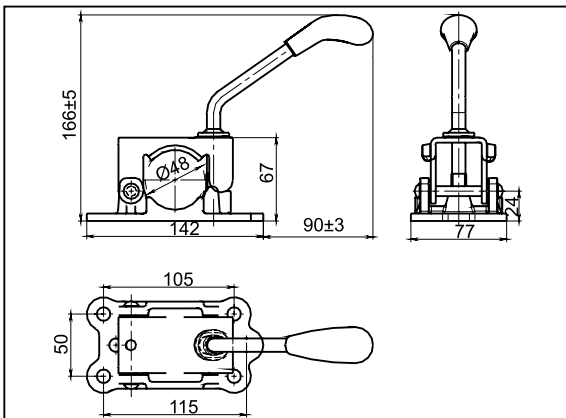

## JOCKEY WHEEL CLAMP

LB 35

Type	Load capacity kg (max.)	Article number
LB 35	75	6F0036.001

LB 42

Type	Load capacity kg (max.)	Article number
LB 42	125	6F5151.001

LB 48

Type	Load capacity kg (max.)	Article number
LB 48	200	6X1097.001
LB 48	200	6X1097.103

## JOCKEY WHEEL CLAMP

LB 48

Type	Load capacity kg (max.)	Article number
LB 48	200	6F5081.001

LBG 48

Type	Load capacity kg (max.)	Article number
LBG 48	250	6F5121.001

LBG 48

Type	Load capacity kg (max.)	Article number
LB 48	200	6F5013.001

## JOCKEY WHEEL CLAMP

LB 60

Type	Load capacity kg (max.)	Article number
LB 60	280	6F0109.001

LB 60 T1

Type	Load capacity kg (max.)	Article number
LB 60 T1	280	6F5047.001

LB 60 T2

Type	Load capacity kg (max.)	Article number
LB 60 T2	280	6F0010.001

## JOCKEY WHEEL CLAMP

KLE 60

Type	Load capacity kg (max.)	Article number
KLE 60	250	6F0095.001