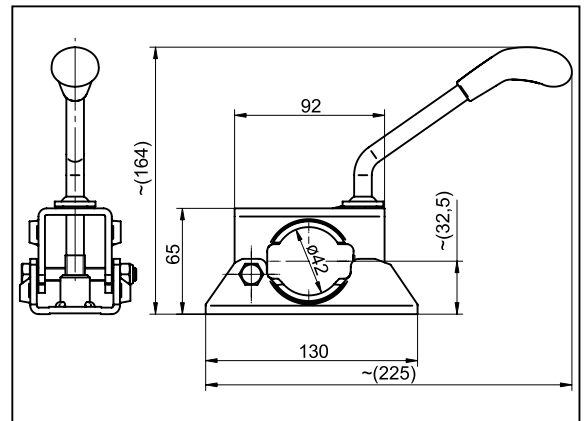

## JOCKEY WHEEL CLAMP

LB 35

Type	Load capacity kg (max.)	Article number
LB 35	75	6F0036.001

LB 42

Type	Load capacity kg (max.)	Article number
LB 42	125	6F5151.001

LB 48

Type	Load capacity kg (max.)	Article number
LB 48	200	6X1097.001
LB 48	200	6X1097.103

## JOCKEY WHEEL CLAMP

LB 48

Type	Load capacity kg (max.)	Article number
LB 48	200	6F5081.001

LBG 48

Type	Load capacity kg (max.)	Article number
LBG 48	250	6F5121.001

LBG 48

Type	Load capacity kg (max.)	Article number
LB 48	200	6F5013.001

## JOCKEY WHEEL CLAMP

LB 60

Type	Load capacity kg (max.)	Article number
LB 60	280	6F0109.001

LB 60 T1

Type	Load capacity kg (max.)	Article number
LB 60 T1	280	6F5047.001

LB 60 T2

Type	Load capacity kg (max.)	Article number
LB 60 T2	280	6F0010.001

## JOCKEY WHEEL CLAMP

KLE 60

Type	Load capacity kg (max.)	Article number
KLE 60	250	6F0095.001