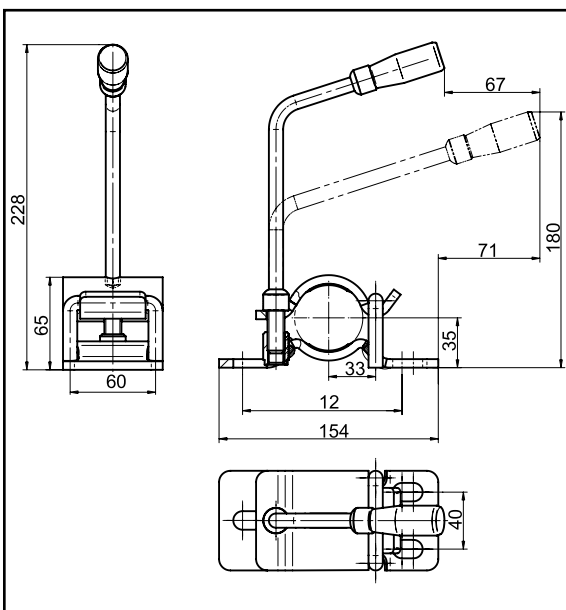

## JOCKEY WHEEL CLAMP

LB 48

Type	Load capacity kg (max.)	Article number
LB 48	200	6F5081.001

LBG 48

Type	Load capacity kg (max.)	Article number
LBG 48	250	6F5121.001

LBG 48

Type	Load capacity kg (max.)	Article number
LB 48	200	6F5013.001

## JOCKEY WHEEL CLAMP

LB 60

Type	Load capacity kg (max.)	Article number
LB 60	280	6F0109.001

LB 60 T1

Type	Load capacity kg (max.)	Article number
LB 60 T1	280	6F5047.001

LB 60 T2

Type	Load capacity kg (max.)	Article number
LB 60 T2	280	6F0010.001

## JOCKEY WHEEL CLAMP

KLE 60

Type	Load capacity kg (max.)	Article number
KLE 60	250	6F0095.001

## Jockey wheel clamp for corded tube

LB H 48

Type	Load capacity kg (max.)	Article number
LB H 48	350	6F5052.001