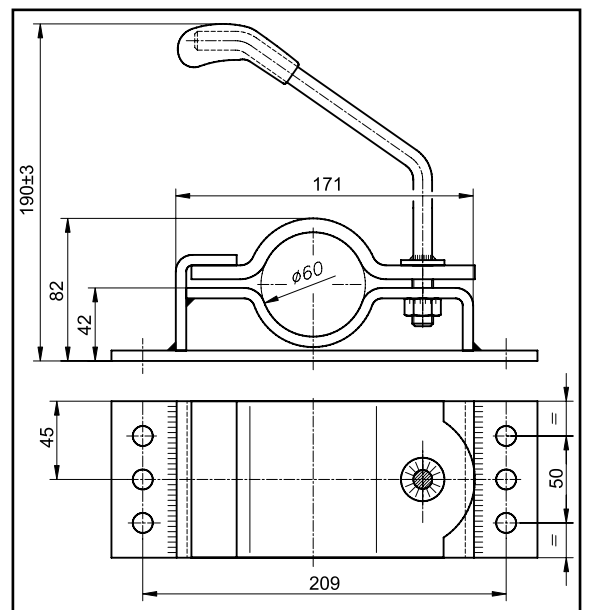

## JOCKEY WHEEL CLAMP

LB 35

Type	Load capacity kg (max.)	Article number
LB 35	75	6F0036.001

LB 42

Type	Load capacity kg (max.)	Article number
LB 42	125	6F5151.001

LB 48

Type	Load capacity kg (max.)	Article number
LB 48	200	6X1097.001
LB 48	200	6X1097.103

## JOCKEY WHEEL CLAMP

LB 48

Type	Load capacity kg (max.)	Article number
LB 48	200	6F5081.001

LBG 48

Type	Load capacity kg (max.)	Article number
LBG 48	250	6F5121.001

LBG 48

Type	Load capacity kg (max.)	Article number
LB 48	200	6F5013.001

## JOCKEY WHEEL CLAMP

LB 60

Type	Load capacity kg (max.)	Article number
LB 60	280	6F0109.001

LB 60 T1

Type	Load capacity kg (max.)	Article number
LB 60 T1	280	6F5047.001

LB 60 T2

Type	Load capacity kg (max.)	Article number
LB 60 T2	280	6F0010.001

## JOCKEY WHEEL CLAMP

KLE 60

Type	Load capacity kg (max.)	Article number
KLE 60	250	6F0095.001