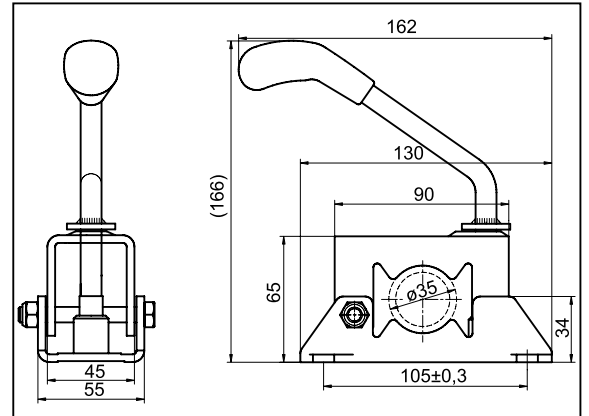

## JOCKEY WHEEL CLAMP

LB 35

Type	Load capacity kg (max.)	Article number
LB 35	75	6F0036.001

LB 42

Type	Load capacity kg (max.)	Article number
LB 42	125	6F5151.001

LB 48

Type	Load capacity kg (max.)	Article number
LB 48	200	6X1097.001
LB 48	200	6X1097.103

## JOCKEY WHEEL CLAMP

LB 48

Type	Load capacity kg (max.)	Article number
LB 48	200	6F5081.001

LBG 48

Type	Load capacity kg (max.)	Article number
LBG 48	250	6F5121.001

LBG 48

Type	Load capacity kg (max.)	Article number
LB 48	200	6F5013.001

## JOCKEY WHEEL CLAMP

LB 60

Type	Load capacity kg (max.)	Article number
LB 60	280	6F0109.001

LB 60 T1

Type	Load capacity kg (max.)	Article number
LB 60 T1	280	6F5047.001

LB 60 T2

Type	Load capacity kg (max.)	Article number
LB 60 T2	280	6F0010.001

## JOCKEY WHEEL CLAMP

KLE 60

Type	Load capacity kg (max.)	Article number
KLE 60	250	6F0095.001