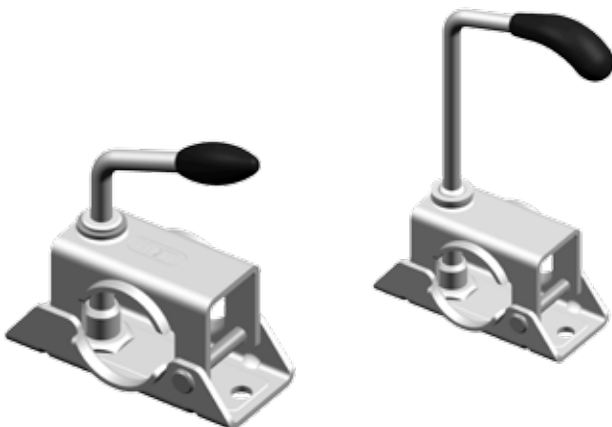

## JOCKEY WHEEL CLAMP

LB 35

Type	Load capacity kg (max.)	Article number
LB 35	75	6F0036.001

LB 42

Type	Load capacity kg (max.)	Article number
LB 42	125	6F5151.001

LB 48

Type	Load capacity kg (max.)	Article number
LB 48	200	6X1097.001
LB 48	200	6X1097.103

## JOCKEY WHEEL CLAMP

LB 48

Type	Load capacity kg (max.)	Article number
LB 48	200	6F5081.001

LBG 48

Type	Load capacity kg (max.)	Article number
LBG 48	250	6F5121.001

LBG 48

Type	Load capacity kg (max.)	Article number
LB 48	200	6F5013.001

## JOCKEY WHEEL CLAMP

LB 60

Type	Load capacity kg (max.)	Article number
LB 60	280	6F0109.001

LB 60 T1

Type	Load capacity kg (max.)	Article number
LB 60 T1	280	6F5047.001

LB 60 T2

Type	Load capacity kg (max.)	Article number
LB 60 T2	280	6F0010.001

## JOCKEY WHEEL CLAMP

KLE 60

Type	Load capacity kg (max.)	Article number
KLE 60	250	6F0095.001